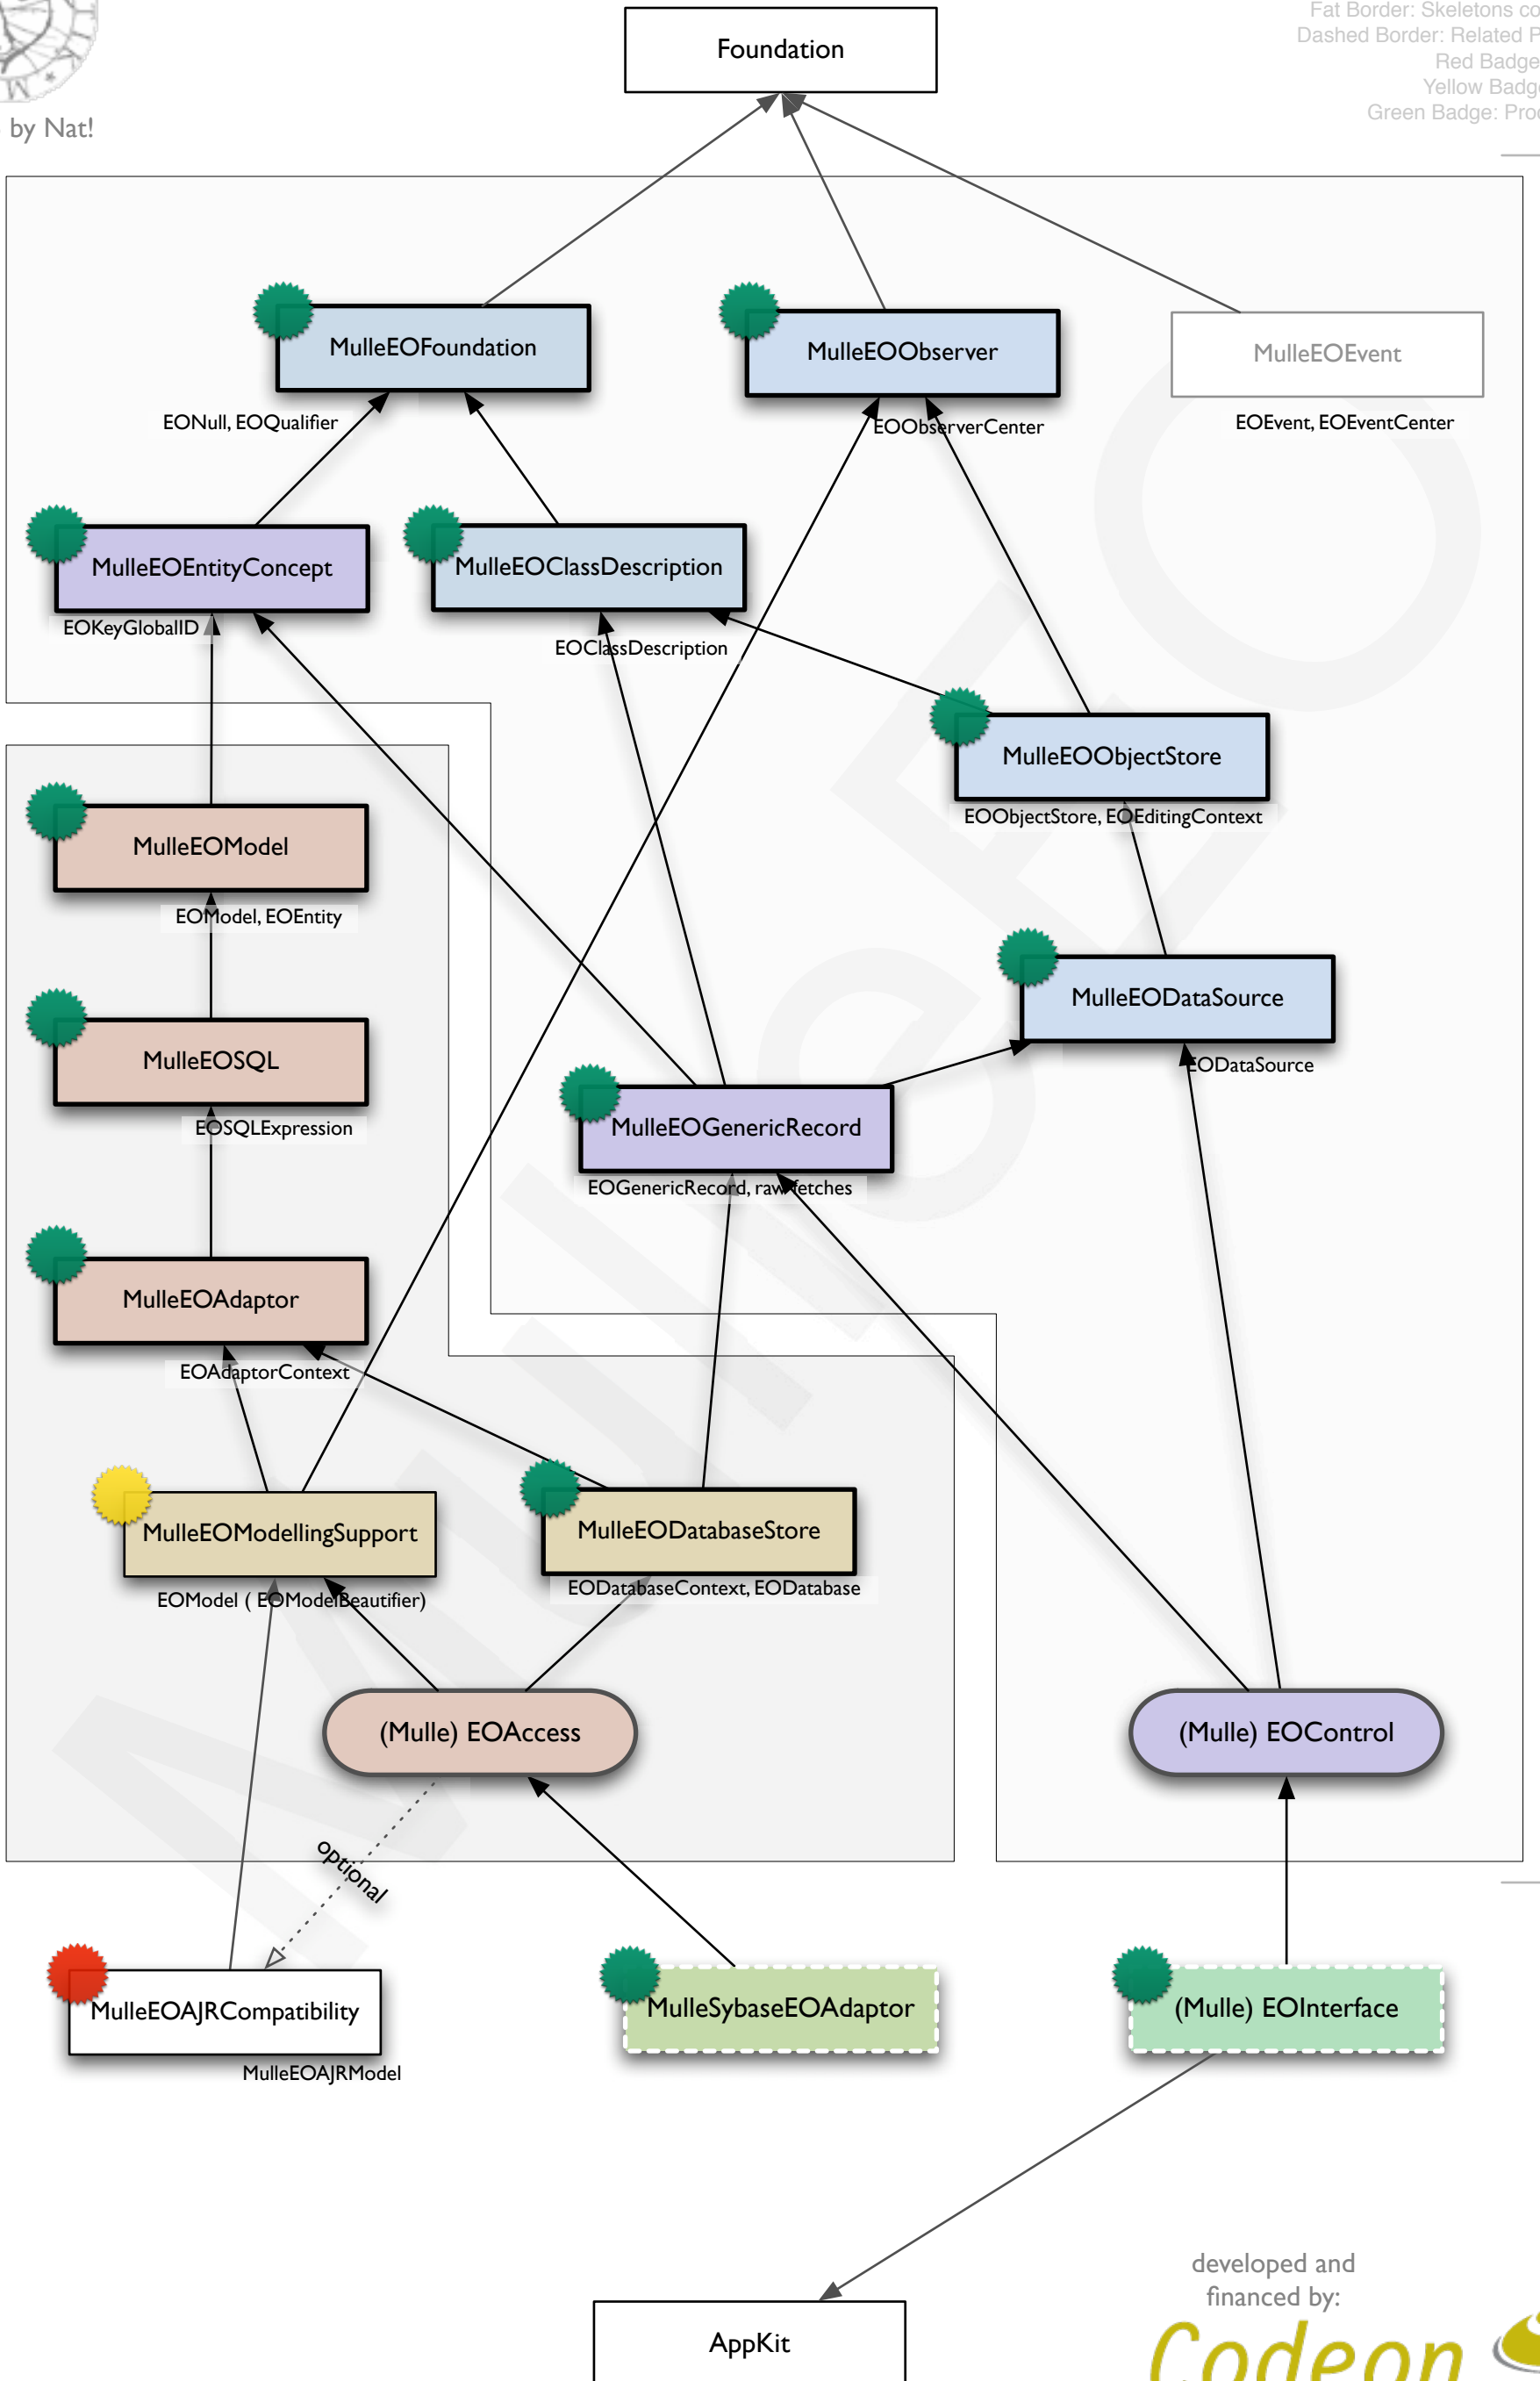

© 2005 by Nat!

Curved Boxes: Envelope Frameworks
 White Boxes: Not part of Mulle EOF
 Fat Border: Skeletons complete
 Dashed Border: Related Projects
 Red Badge: Alpha
 Yellow Badge: Beta
 Green Badge: Production

SCOPE OF PROJECT #1

AppKit

developed and
 financed by:
Codeon 
 effective business software and network solutions